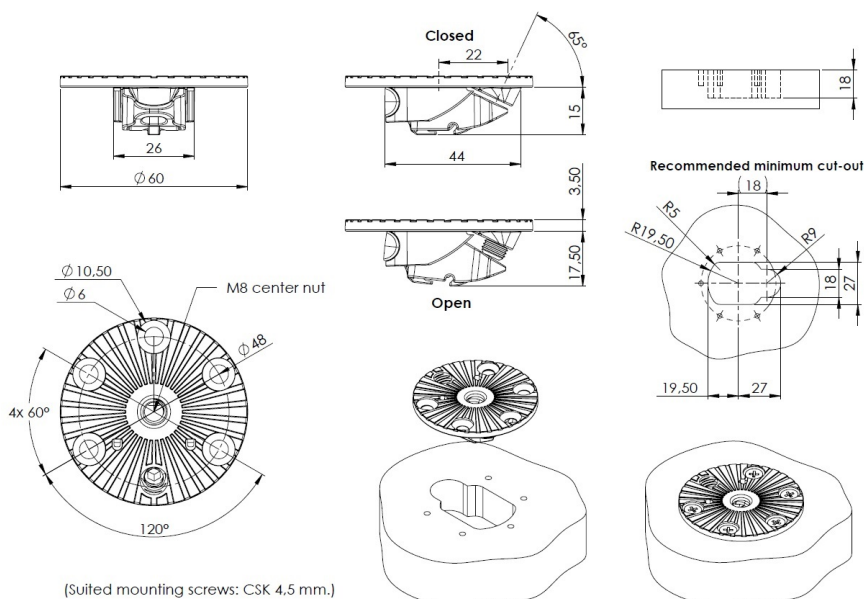

PRODUCT SHEET

Description:

Leg Connector "Weka", $\varnothing 60\text{mm}$, Zamak, Zinc Pl, F/M8 Bolt, Min. 18 mm Panel Thickness

Item number:

06.11.220-0

Units	Box	Carton	HS Code	Barcode
Pcs.	20	200	8302420090	
				5704866503952

SISO A/S

Mileparken 11
DK-2740 Skovlunde
Denmark
VAT: DK 24786013

Phone +45 45 830 900

www.siso.dk
siso@siso.dk

Danske Bank
Nytorv Branch
Copenhagen
SWIFT: DABADKKK

Account no.
4180 3112 112936
IBAN Account
DK7230003112112936